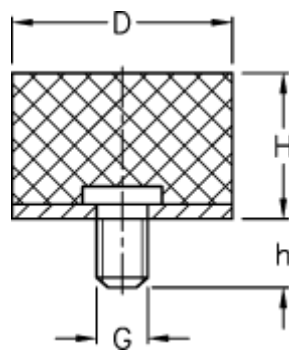

Data Sheet

Article number: 514011550042101

Description: KLEE Vibration damper type 4
40-15-4, M8x23, NR - 43 shore

Measures

D = 40

G = M8

h = 23

H = 15